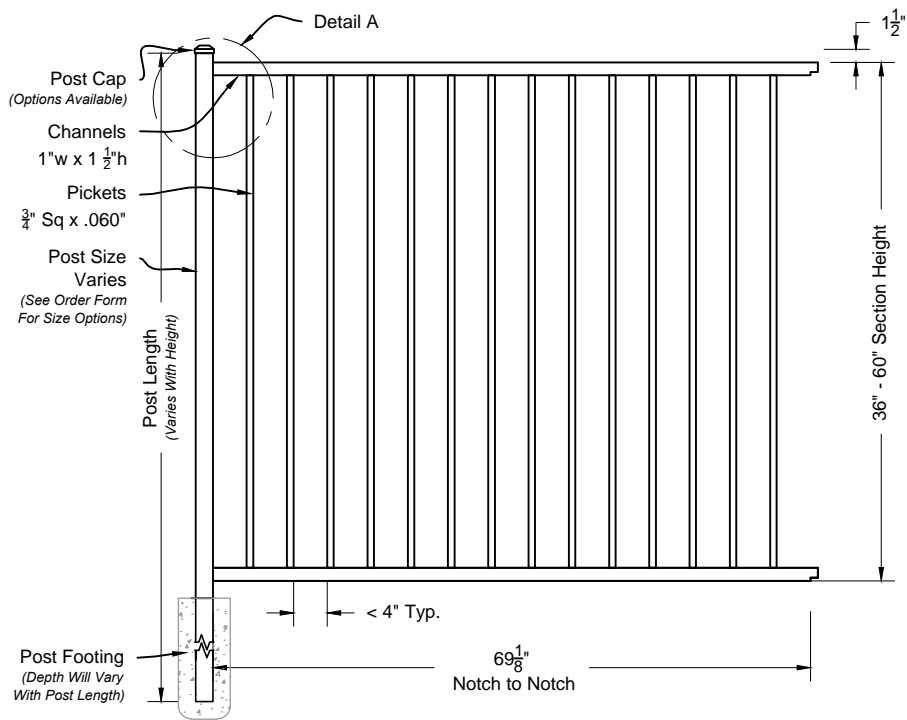

Rings

**Not Available**

Butterfly Scrolls

**Not Available**

**i**  
01 **Alamo #400 6ft Fence Panel**  
Shown As Commerical Series Scale: NTS

**Matching Gate Options**

**i**  
02 **Alamo Single Walk Gate**  
#4004 Arched Rail Option Scale: NTS

**i**  
03 **Alamo Double Walk Gate**  
#6400M Straight Rail Option Scale: NTS