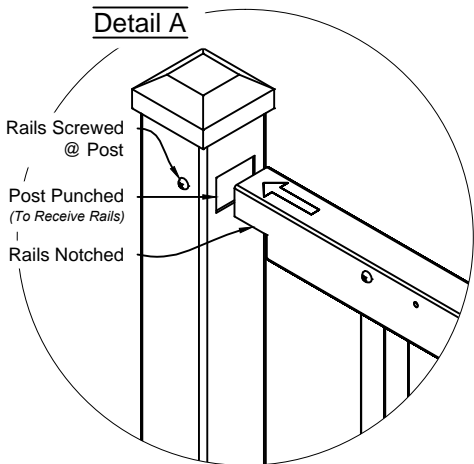

Rings

**Not Available**

Butterfly Scrolls

**Not Available**

**i**  
01 **Alamo #400 6ft Fence Panel**  
Shown As Commerical Series Scale: NTS

**Matching Gate Options**

**i**  
02 **Alamo Single Walk Gate**  
#4004 Arched Rail Option Scale: NTS

**i**  
03 **Alamo Double Walk Gate**  
#6400M Straight Rail Option Scale: NTS