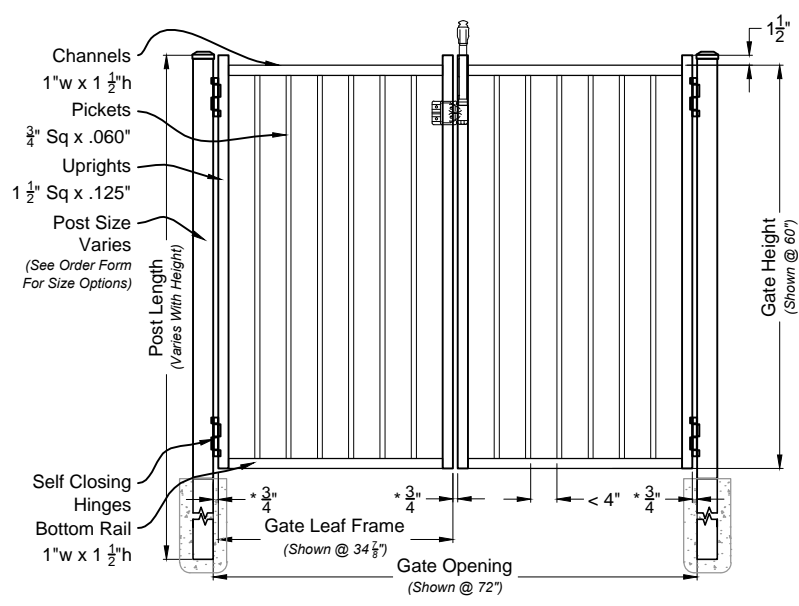

Rings

**Not Available**

Butterfly Scrolls

**Not Available**

**i**  
01 **Alamo #400 6ft Fence Panel**  
Shown As Commerical Series Scale: NTS

**Matching Gate Options**

**i**  
02 **Alamo Single Walk Gate**  
#4004 Arched Rail Option Scale: NTS

**i**  
03 **Alamo Double Walk Gate**  
#6400M Straight Rail Option Scale: NTS