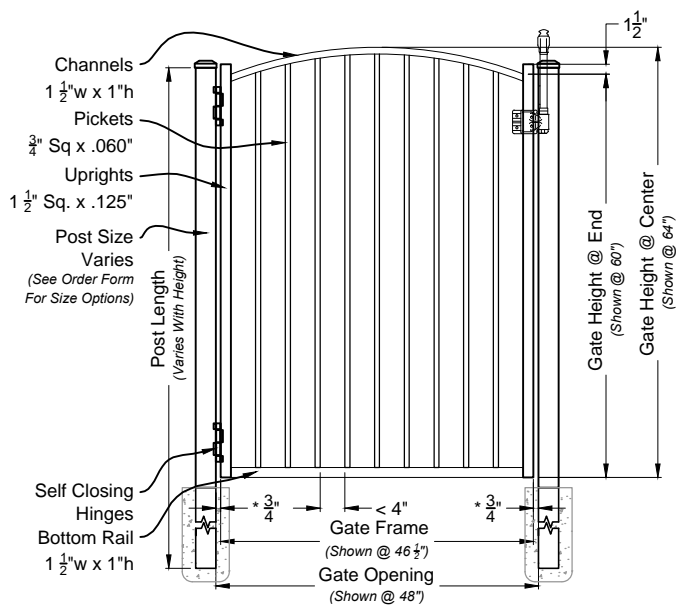

Rings

**Not Available**

Butterfly Scrolls

**Not Available**

**i**  
01 **Alamo #400 6ft Fence Panel**  
Shown As Commerical Series Scale: NTS

**Matching Gate Options**

**i**  
02 **Alamo Single Walk Gate**  
#4004 Arched Rail Option Scale: NTS

**i**  
03 **Alamo Double Walk Gate**  
#6400M Straight Rail Option Scale: NTS