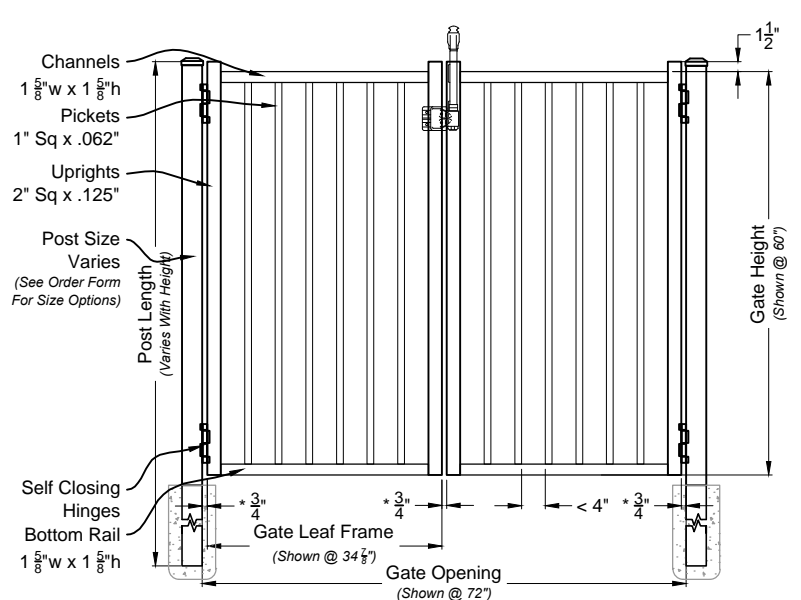

**01** Alamo #400 6ft Fence Panel  
Shown As Industrial Series Scale: NTS

**Matching Gate Options**

**02** Alamo Single Walk Gate  
#4004 Arched Rail Option Scale: NTS

**03** Alamo Double Walk Gate  
#6400M Straight Rail Option Scale: NTS