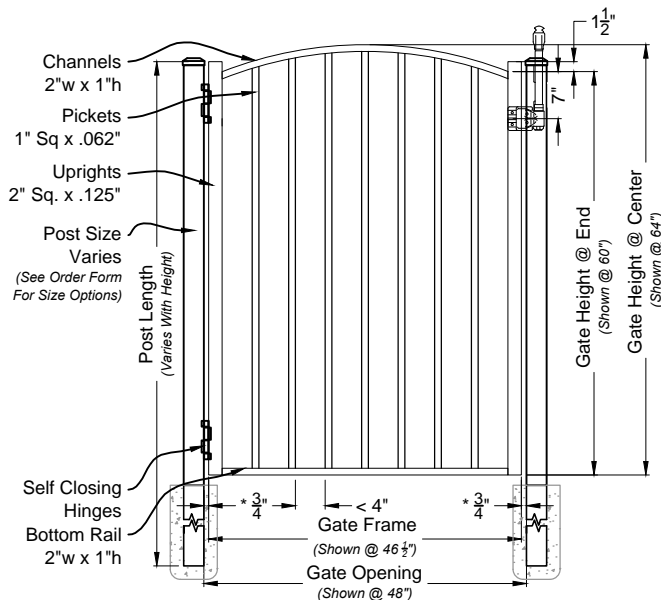

**01** Alamo #400 6ft Fence Panel  
Shown As Industrial Series Scale: NTS

**Matching Gate Options**

**02** Alamo Single Walk Gate  
#4004 Arched Rail Option Scale: NTS

**03** Alamo Double Walk Gate  
#6400M Straight Rail Option Scale: NTS