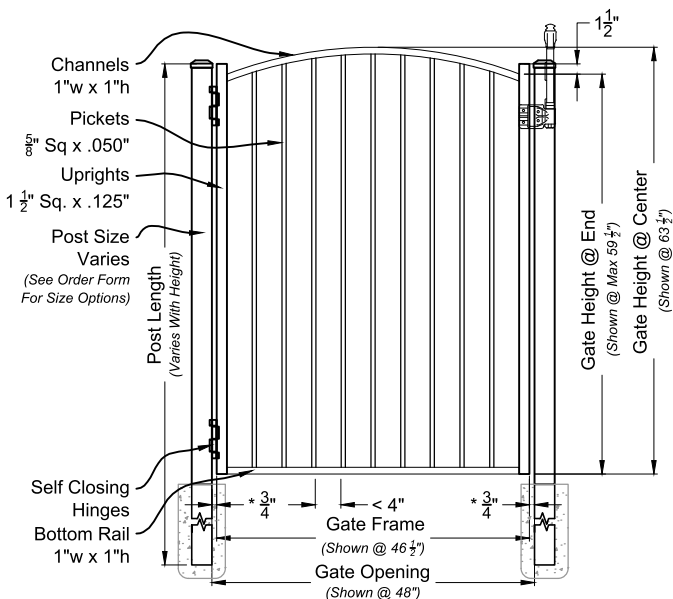

Rings  
**Not Available**

Butterfly Scrolls  
**Not Available**

**i**  
01 **Alamo #400 6ft Fence Panel**  
Shown As Residential Series Scale: NTS

**Matching Gate Options**

**i**  
02 **Alamo Single Walk Gate**  
#4004 Arched Rail Option Scale: NTS

**i**  
03 **Alamo Double Walk Gate**  
#6400M Straight Rail Option Scale: NTS