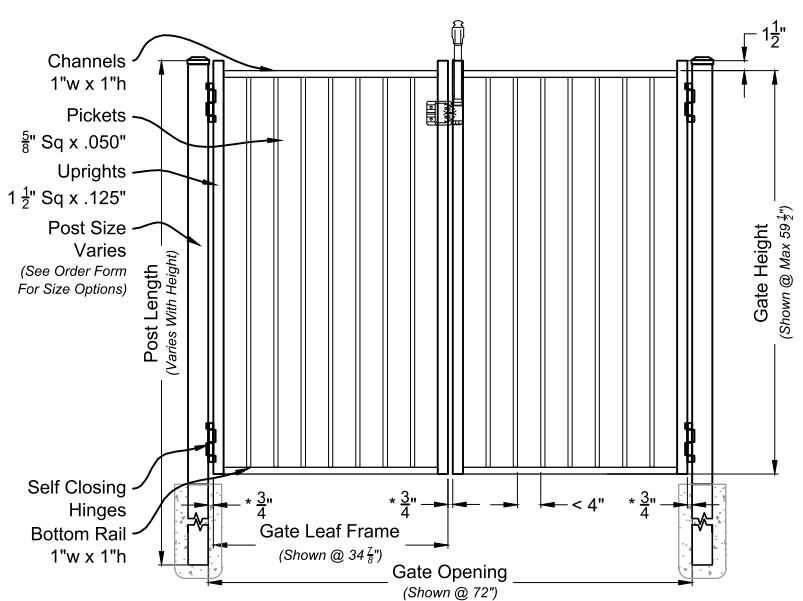

Rings  
**Not Available**

Butterfly Scrolls  
**Not Available**

**i**  
01 **Alamo #400 6ft Fence Panel**  
Shown As Residential Series Scale: NTS

**Matching Gate Options**

**i**  
02 **Alamo Single Walk Gate**  
#4004 Arched Rail Option Scale: NTS

**i**  
03 **Alamo Double Walk Gate**  
#6400M Straight Rail Option Scale: NTS