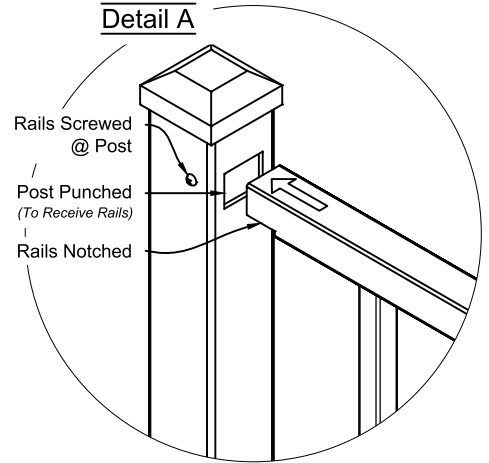

Rings  
**Not Available**

Butterfly Scrolls  
**Not Available**

**i**  
01 **Alamo #400 6ft Fence Panel**  
Shown As Residential Series Scale: NTS

**Matching Gate Options**

**i**  
02 **Alamo Single Walk Gate**  
#4004 Arched Rail Option Scale: NTS

**i**  
03 **Alamo Double Walk Gate**  
#6400M Straight Rail Option Scale: NTS