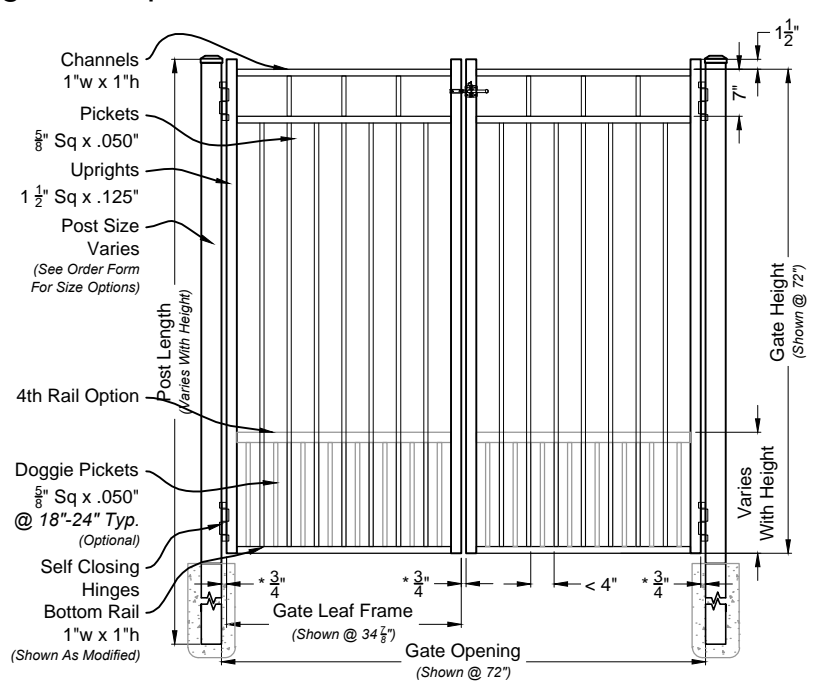

**i**  
01 **Carolina #403 6ft Fence Panel**  
Shown As Residential Series Scale: NTS

**Matching Gate Options**

**i**  
02 **Carolina Single Walk Gate**  
#4033 Arched Rail Option Scale: NTS

**i**  
03 **Carolina Double Walk Gate**  
#6403M Straight Rail Option Scale: NTS