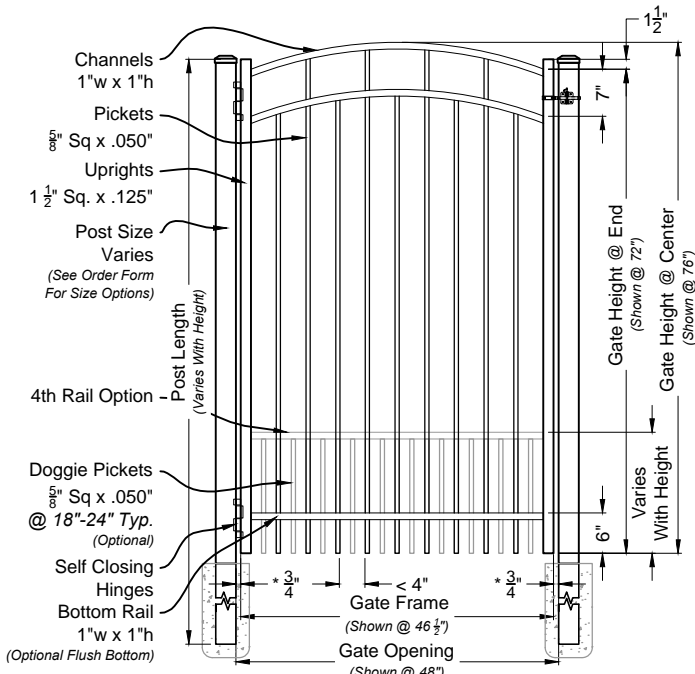

**i**  
01 **Carolina #403 6ft Fence Panel**  
Shown As Residential Series Scale: NTS

**Matching Gate Options**

**i**  
02 **Carolina Single Walk Gate**  
#4033 Arched Rail Option Scale: NTS

**i**  
03 **Carolina Double Walk Gate**  
#6403M Straight Rail Option Scale: NTS