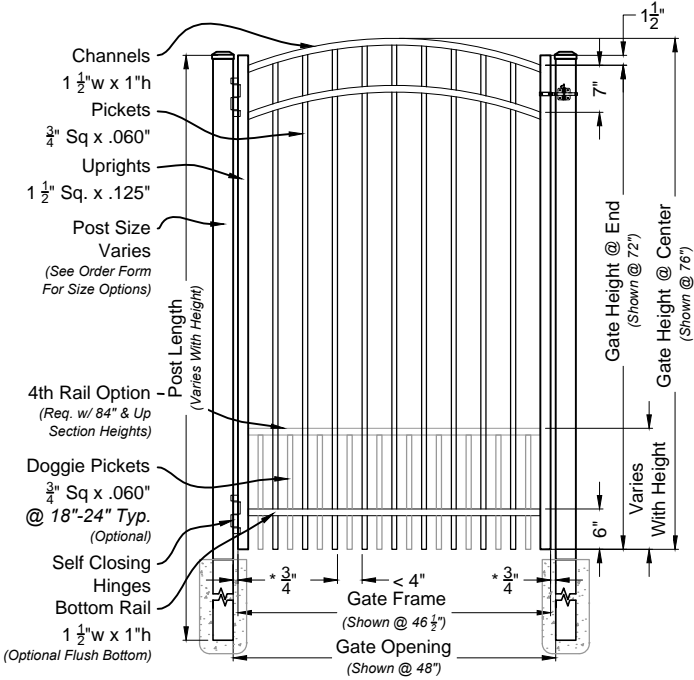

*Optional Butterfly Scrolls On Every Picket

01 Long Islander #300 6ft Fence Panel
Shown As Commercial Series Scale: NTS

Matching Gate Options

02 Long Islander Single Walk Gate
#3003 Arched Rail Option Scale: NTS

03 Long Islander Double Walk Gate
#6300M Straight Rail Option Scale: NTS