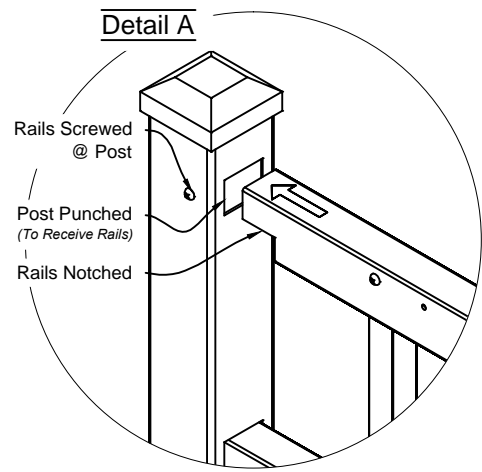

*Optional Butterfly Scrolls On Every Picket

01 Long Islander #300 6ft Fence Panel
Shown As Commercial Series Scale: NTS

Matching Gate Options

02 Long Islander Single Walk Gate
#3003 Arched Rail Option Scale: NTS

03 Long Islander Double Walk Gate
#6300M Straight Rail Option Scale: NTS