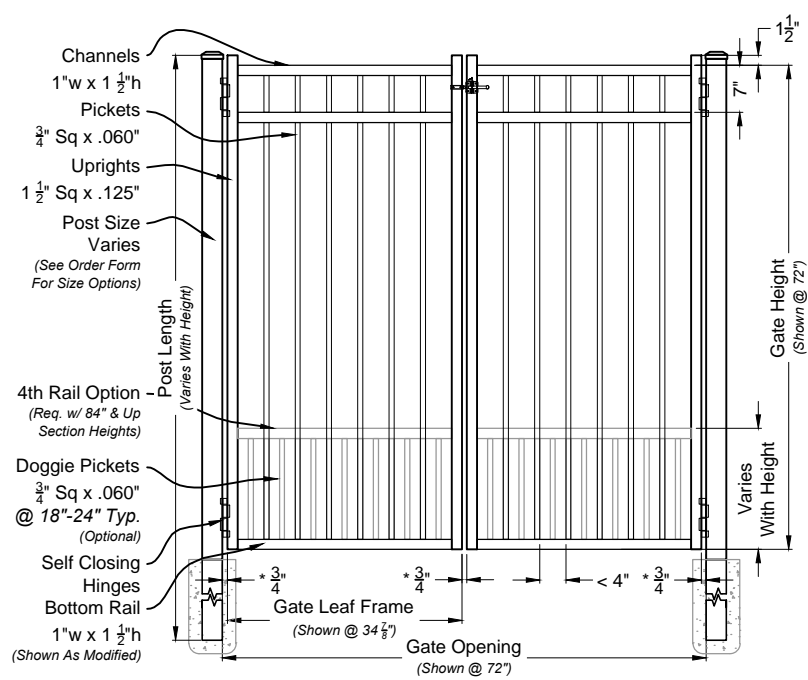

*Optional Butterfly Scrolls On Every Picket

01 Long Islander #300 6ft Fence Panel
Shown As Commercial Series Scale: NTS

Matching Gate Options

02 Long Islander Single Walk Gate
#3003 Arched Rail Option Scale: NTS

03 Long Islander Double Walk Gate
#6300M Straight Rail Option Scale: NTS