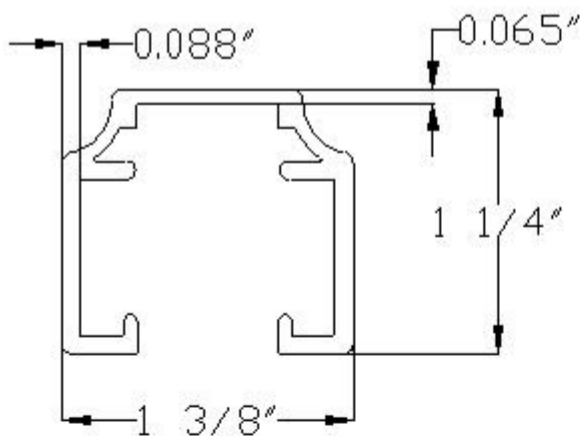

Aluminum-Fence.com

An Outdoor Solutions Company

Online Since 1996

888-348-4695

Standard Fence Heights:
60"

Pickets		3/4" sq.x.0.055" Thickness
Rails	Topwalls	1 3/8"x0.065" Thickness
	Sidewalls	1 1/4"x0.088" Thickness
Posts		2" sq.x.0.125" Thickness
		2" sq.x.0.080" Thickness

**ONGUARD
FENCE SYSTEMS**

Commercial Kinglet 60" Pool Code Panel