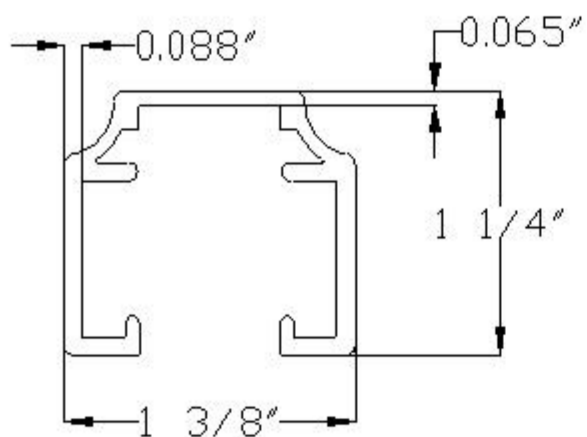

**Aluminum-Fence.com**  
An Outdoor Solutions Company Online Since 1996

**888-348-4695**

**Standard Fence Heights:**  
72"

<b>Pickets</b>		<b>3/4" sq.x.0.055" Thickness</b>
<b>Rails</b>	<b>Topwalls</b>	<b>1 3/8"x0.065" Thickness</b>
	<b>Sidewalls</b>	<b>1 1/4"x0.088" Thickness</b>
<b>Posts</b>		<b>2" sq.x.0.125" Thickness</b>
		<b>2" sq.x.0.080" Thickness</b>