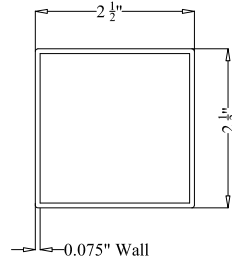

OPTIONS:

Fence Height:

- 4 ft
- 4 1/2 ft
- 5 ft
- 6 ft

Post Size:

- 2 1/2" Square
- 3" Square

Cap Style:

- Ball Style
- Flat Style

Color:

- Black
- Bronze
- White
- Green

BALL
STYLE
CAP

FLAT
STYLE
CAP

POST DETAIL:

STANDARD 2 1/2" COMMERCIAL POST

PICKET DETAIL:

COMMERCIAL PICKET

RAIL DETAIL: