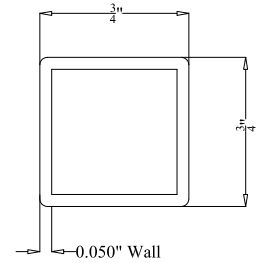

- Black
- Bronze
- White
- Green

BALL
STYLE
CAP

FLAT
STYLE
CAP

POST DETAIL:

STANDARD 2 1/2" COMMERCIAL POST

PICKET DETAIL:

COMMERCIAL PICKET

RAIL DETAIL: