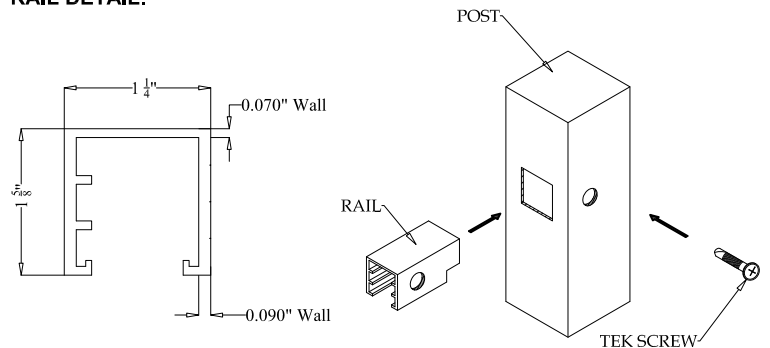

- Black
- Bronze
- White
- Green

BALL
STYLE
CAP

FLAT
STYLE
CAP

POST DETAIL:

STANDARD 2 1/2" COMMERCIAL POST

PICKET DETAIL:

COMMERCIAL PICKET

RAIL DETAIL: