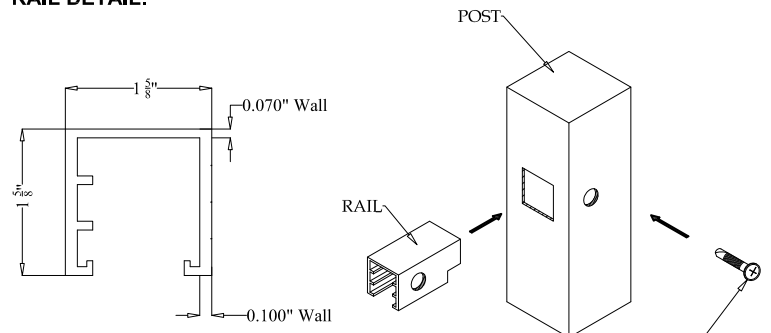

- Black
- Bronze
- White
- Green

BALL
STYLE
CAP

FLAT
STYLE
CAP

POST DETAIL:

STANDARD 2 1/2" INDUSTRIAL POST

PICKET DETAIL:

INDUSTRIAL PICKET

RAIL DETAIL:

INDUSTRIAL RAIL

**Diamond 8' Section
Industrial**