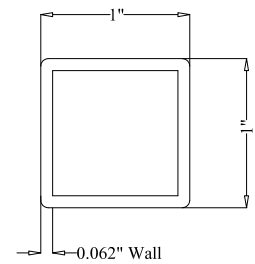

- Black
- Bronze
- White
- Green

BALL
STYLE
CAP

FLAT
STYLE
CAP

POST DETAIL:

STANDARD 2 1/2" INDUSTRIAL POST

PICKET DETAIL:

INDUSTRIAL PICKET

RAIL DETAIL: