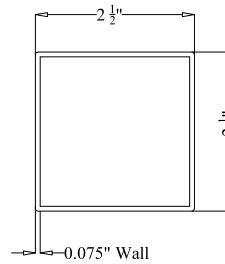

OPTIONS:

Fence Height:

- 4 ft
- 5 ft
- 6 ft
- 7 ft
- 8 ft

Post Size:

- 2 1/2" Square
- 4" Square

Cap Style:

- Ball Style
- Flat Style

Color:

- Black
- Bronze
- White
- Green

BALL
STYLE
CAP

FLAT
STYLE
CAP

POST DETAIL:

STANDARD 2 1/2" INDUSTRIAL POST

PICKET DETAIL:

INDUSTRIAL PICKET

RAIL DETAIL: