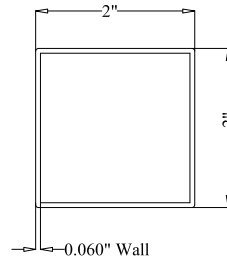

OPTIONS:

Fence Height:

- 3 ft
- 3 1/2 ft
- 4 ft
- 4 1/2 ft
- 5 ft
- 6 ft

Post Size:

- 2" Square
- 2 1/2" Square

Cap Style:

- Ball Style
- Flat Style

Color:

- Black
- Bronze
- White
- Green

BALL
STYLE
CAP

FLAT
STYLE
CAP

POST DETAIL:

STANDARD 2" RESIDENTIAL POST

PICKET DETAIL:

RESIDENTIAL PICKET

RAIL DETAIL: