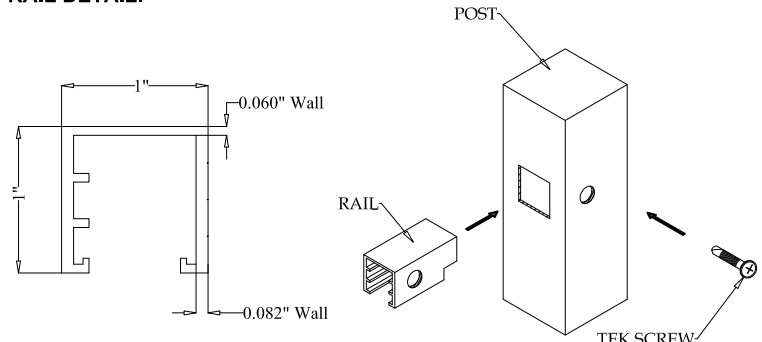

- Black
- Bronze
- White
- Green

BALL
STYLE
CAP

FLAT
STYLE
CAP

POST DETAIL:

STANDARD 2" RESIDENTIAL POST

PICKET DETAIL:

RESIDENTIAL PICKET

RAIL DETAIL: