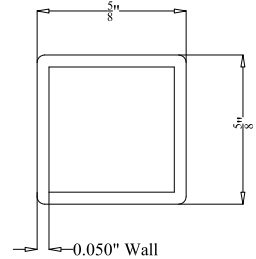

- Black
- Bronze
- White
- Green

BALL
STYLE
CAP

FLAT
STYLE
CAP

POST DETAIL:

STANDARD 2" RESIDENTIAL POST

PICKET DETAIL:

RESIDENTIAL PICKET

RAIL DETAIL: