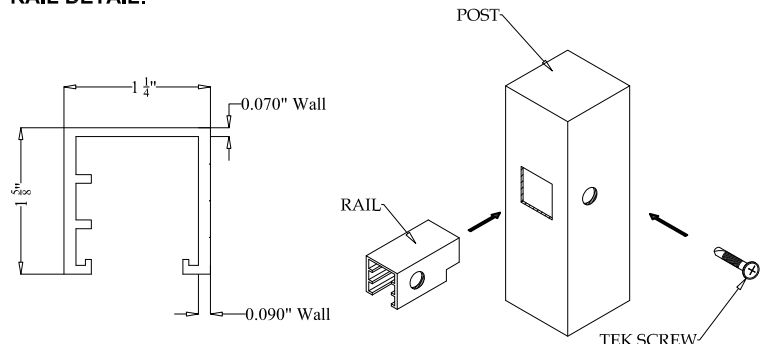

- Black
- Bronze
- White
- Green

BALL
STYLE
CAP

FLAT
STYLE
CAP

POST DETAIL:

STANDARD 2 1/2" COMMERCIAL POST

PICKET DETAIL:

COMMERCIAL PICKET

RAIL DETAIL: