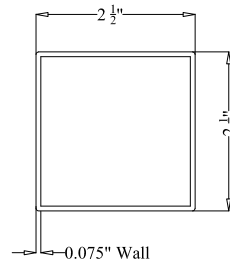

- Black
- Bronze
- White
- Green

BALL
STYLE
CAP

FLAT
STYLE
CAP

POST DETAIL:

STANDARD 2 1/2" COMMERCIAL POST

PICKET DETAIL:

COMMERCIAL PICKET

RAIL DETAIL: