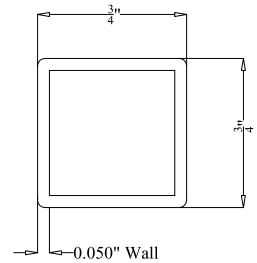

- Black
- Bronze
- White
- Green

BALL
STYLE
CAP

FLAT
STYLE
CAP

POST DETAIL:

STANDARD 2 1/2" COMMERCIAL POST

PICKET DETAIL:

COMMERCIAL PICKET

RAIL DETAIL: