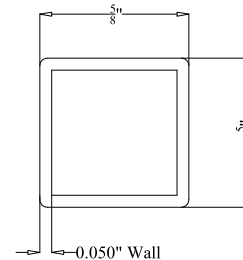

- Black
- Bronze
- White
- Green

BALL
STYLE
CAP

FLAT
STYLE
CAP

POST DETAIL:

STANDARD 2" RESIDENTIAL POST

PICKET DETAIL:

RESIDENTIAL PICKET

RAIL DETAIL: