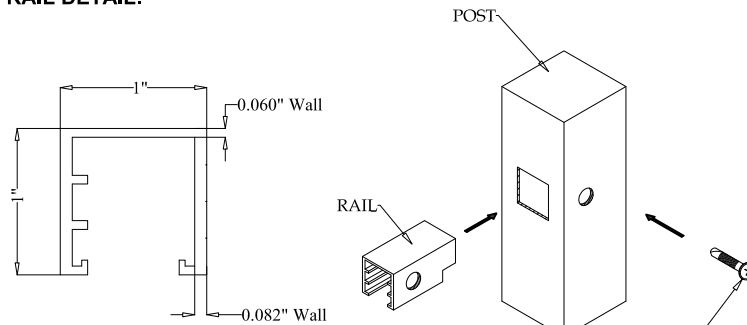

- Black
- Bronze
- White
- Green

BALL
STYLE
CAP

FLAT
STYLE
CAP

POST DETAIL:

STANDARD 2" RESIDENTIAL POST

PICKET DETAIL:

RESIDENTIAL PICKET

RAIL DETAIL: