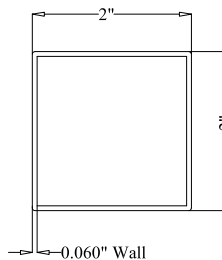

OPTIONS:

Fence Height:

- 3 ft
- 3 1/2 ft
- 4 ft
- 4 1/2 ft
- 5 ft
- 6 ft

Post Size:

- 2" Square
- 2 1/2" Square

Cap Style:

- Ball Style
- Flat Style

Color:

- Black
- Bronze
- White
- Green

BALL
STYLE
CAP

FLAT
STYLE
CAP

POST DETAIL:

STANDARD 2" RESIDENTIAL POST

PICKET DETAIL:

RESIDENTIAL PICKET

RAIL DETAIL: