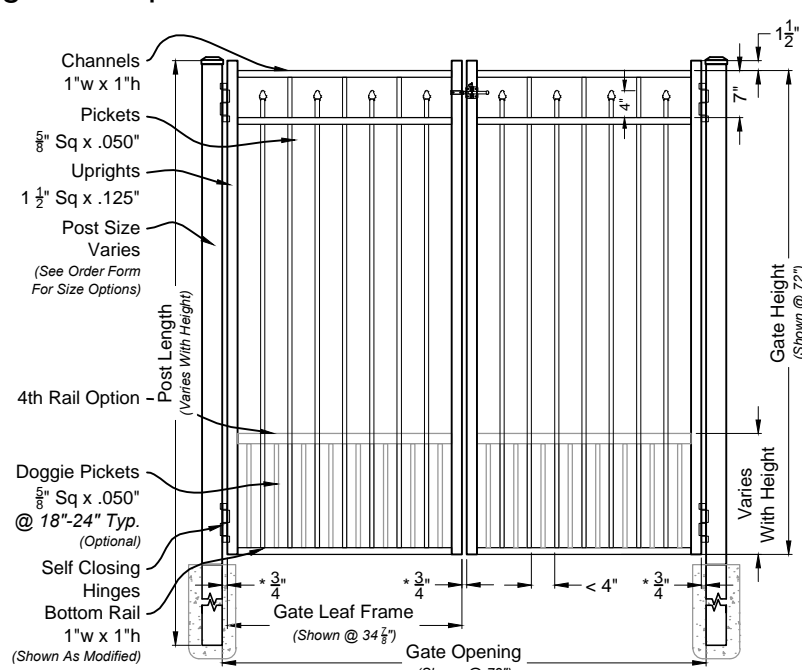

Rings

Not Available

Butterfly Scrolls

Not Available

i
01 **Floridian #303 6ft Fence Panel**
Shown As Residential Series Scale: NTS

Matching Gate Options

i
02 **Floridian Single Walk Gate**
#3033 Arched Rail Option Scale: NTS

i
03 **Floridian Double Walk Gate**
#6303M Straight Rail Option Scale: NTS