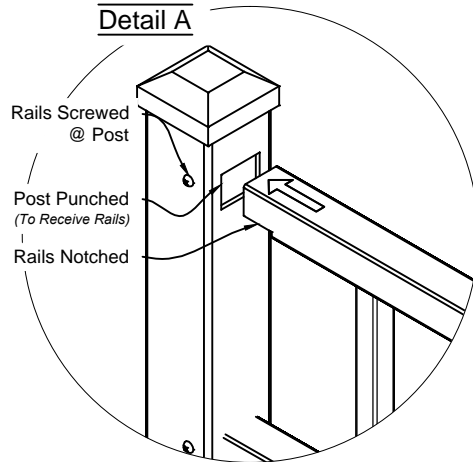

Rings

Not Available

Butterfly Scrolls

Not Available

i
01 **Floridian #303 6ft Fence Panel**
Shown As Residential Series Scale: NTS

Matching Gate Options

i
02 **Floridian Single Walk Gate**
#3033 Arched Rail Option Scale: NTS

i
03 **Floridian Double Walk Gate**
#6303M Straight Rail Option Scale: NTS