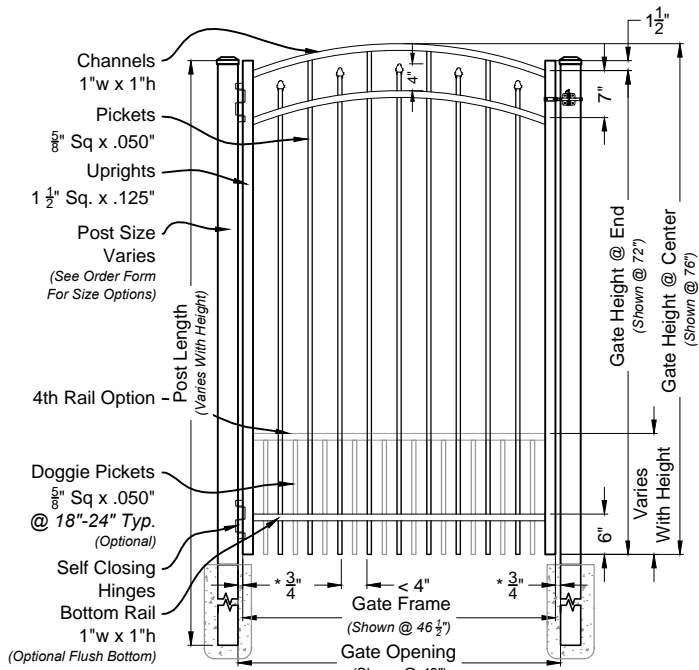

Rings

Not Available

Butterfly Scrolls

Not Available

i
01 **Floridian #303 6ft Fence Panel**
Shown As Residential Series Scale: NTS

Matching Gate Options

i
02 **Floridian Single Walk Gate**
#3033 Arched Rail Option Scale: NTS

i
03 **Floridian Double Walk Gate**
#6303M Straight Rail Option Scale: NTS