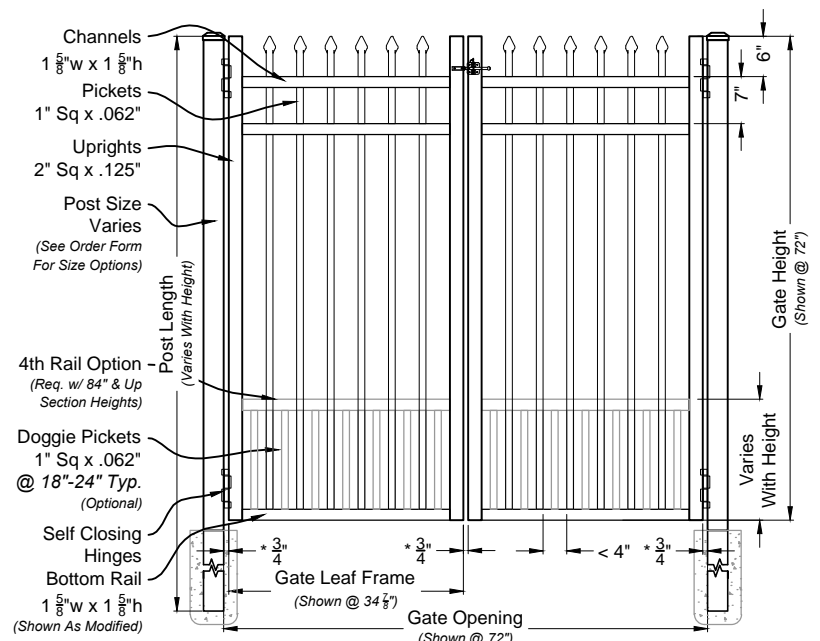

i
01 **Maine #203 6ft Fence Panel**
Shown As Industrial Series Scale: NTS

Matching Gate Options

i
02 **Maine Single Walk Gate**
#2033 Arched Rail Option Scale: NTS

i
03 **Maine Double Walk Gate**
#6203M Straight Rail Option Scale: NTS