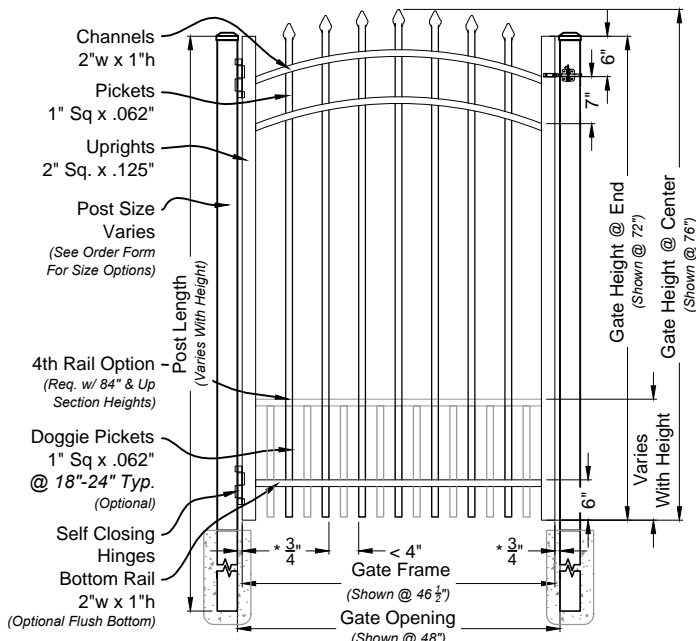

i
01 **Maine #203 6ft Fence Panel**
Shown As Industrial Series Scale: NTS

Matching Gate Options

i
02 **Maine Single Walk Gate**
#2033 Arched Rail Option Scale: NTS

i
03 **Maine Double Walk Gate**
#6203M Straight Rail Option Scale: NTS