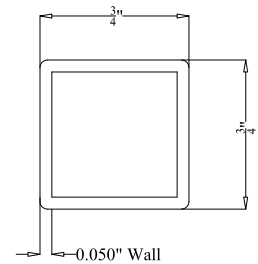

- Black
- Bronze
- White
- Green

BALL
STYLE
CAP

FLAT
STYLE
CAP

POST DETAIL:

STANDARD 2 1/2" COMMERCIAL POST

PICKET DETAIL:

COMMERCIAL PICKET

RAIL DETAIL: