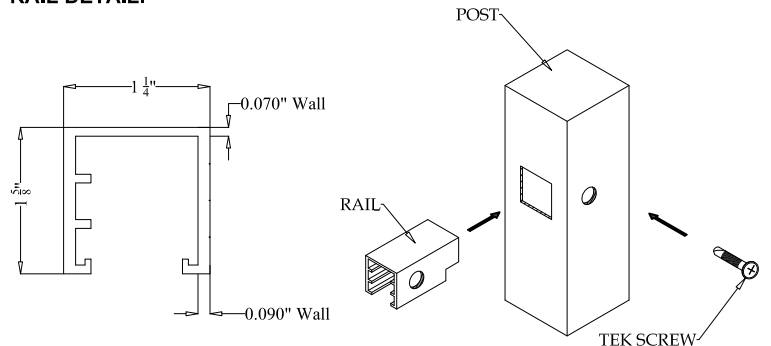

- Black
- Bronze
- White
- Green

BALL
STYLE
CAP

FLAT
STYLE
CAP

POST DETAIL:

STANDARD 2 1/2" COMMERCIAL POST

PICKET DETAIL:

COMMERCIAL PICKET

RAIL DETAIL:

COMMERCIAL RAIL

**Opal 8' Section
Commercial 4 1/2' Height**