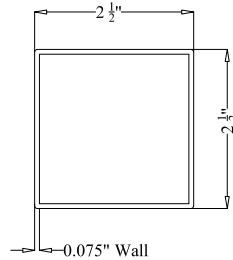

OPTIONS:

Fence Height:

- 4 ft
- 4 1/2 ft
- 5 ft
- 6 ft

Post Size:

- 2 1/2" Square
- 3" Square

Cap Style:

- Ball Style
- Flat Style

Color:

- Black
- Bronze
- White
- Green

BALL
STYLE
CAP

FLAT
STYLE
CAP

POST DETAIL:

STANDARD 2 1/2" COMMERCIAL POST

PICKET DETAIL:

COMMERCIAL PICKET

RAIL DETAIL:

COMMERCIAL RAIL

**Opal 8' Section
Commercial 4 1/2' Height**