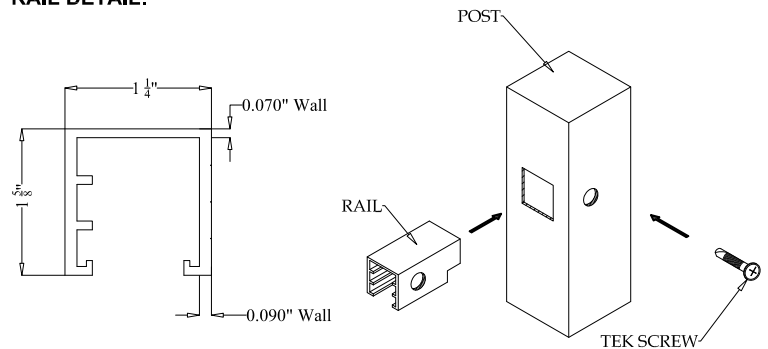

- Black
- Bronze
- White
- Green

BALL
STYLE
CAP

FLAT
STYLE
CAP

POST DETAIL:

STANDARD 2 1/2" COMMERCIAL POST

PICKET DETAIL:

COMMERCIAL PICKET

RAIL DETAIL: