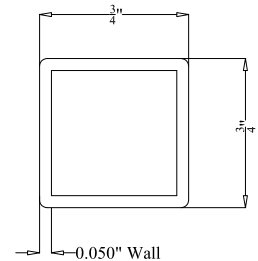

- Black
- Bronze
- White
- Green

BALL
STYLE
CAP

FLAT
STYLE
CAP

POST DETAIL:

STANDARD 2 1/2" COMMERCIAL POST

PICKET DETAIL:

COMMERCIAL PICKET

RAIL DETAIL: