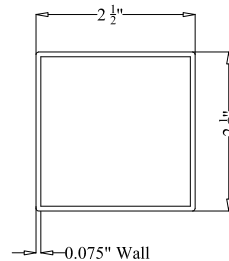

OPTIONS:

Fence Height:

- 4 ft
- 4 1/2 ft
- 5 ft
- 6 ft

Post Size:

- 2 1/2" Square
- 3" Square

Cap Style:

- Ball Style
- Flat Style

Color:

- Black
- Bronze
- White
- Green

BALL
STYLE
CAP

FLAT
STYLE
CAP

POST DETAIL:

STANDARD 2 1/2" COMMERCIAL POST

PICKET DETAIL:

COMMERCIAL PICKET

RAIL DETAIL: