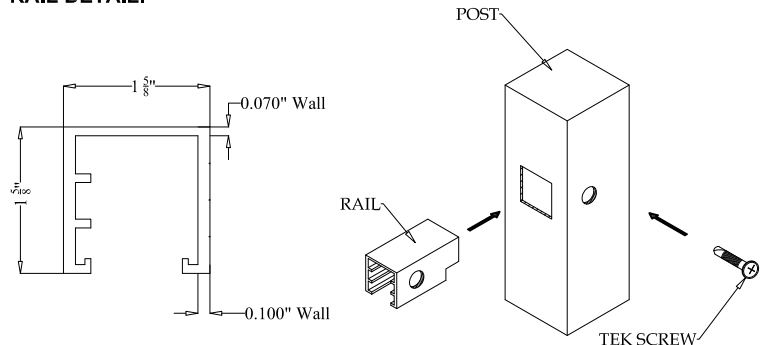

- Black
- Bronze
- White
- Green

BALL
STYLE
CAP

FLAT
STYLE
CAP

POST DETAIL:

STANDARD 2 1/2" INDUSTRIAL POST

PICKET DETAIL:

INDUSTRIAL PICKET

RAIL DETAIL: