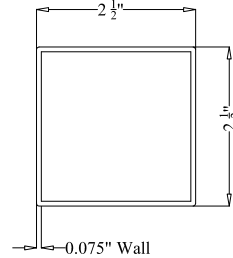

OPTIONS:

Fence Height:

- 4 ft
- 5 ft
- 6 ft
- 7 ft
- 8 ft

Post Size:

- 2 1/2" Square
- 4" Square

Cap Style:

- Ball Style
- Flat Style

Color:

- Black
- Bronze
- White
- Green

BALL
STYLE
CAP

FLAT
STYLE
CAP

POST DETAIL:

STANDARD 2 1/2" INDUSTRIAL POST

PICKET DETAIL:

INDUSTRIAL PICKET

RAIL DETAIL: