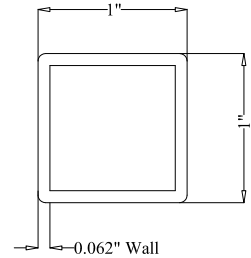

- Black
- Bronze
- White
- Green

BALL
STYLE
CAP

FLAT
STYLE
CAP

POST DETAIL:

STANDARD 2 1/2" INDUSTRIAL POST

PICKET DETAIL:

INDUSTRIAL PICKET

RAIL DETAIL: