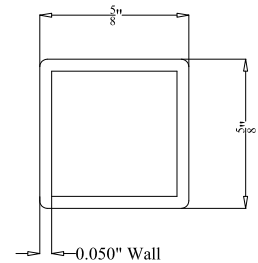

**OPTIONS:**

**Fence Height:**

- 3 ft
- 3½ ft
- 4 ft
- 4½ ft
- 5 ft
- 6 ft

**Post Size:**

- 2" Square
- 2 1/2" Square

**Cap Style:**

- Ball Style
- Flat Style

**Color:**

- Black
- Bronze
- White
- Green

BALL  
STYLE  
CAP

FLAT  
STYLE  
CAP

**POST DETAIL:**

STANDARD 2" RESIDENTIAL POST

**PICKET DETAIL:**

RESIDENTIAL PICKET

**RAIL DETAIL:**

RESIDENTIAL RAIL

**Opal 6' Section  
Residential 54" Height  
Pool Code**