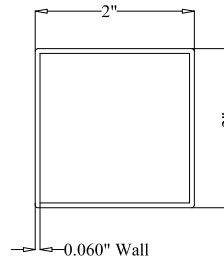

**OPTIONS:**

**Fence Height:**

- 3 ft
- 3½ ft
- 4 ft
- 4½ ft
- 5 ft
- 6 ft

**Post Size:**

- 2" Square
- 2 1/2" Square

**Cap Style:**

- Ball Style
- Flat Style

**Color:**

- Black
- Bronze
- White
- Green

BALL  
STYLE  
CAP

FLAT  
STYLE  
CAP

**POST DETAIL:**

STANDARD 2" RESIDENTIAL POST

**PICKET DETAIL:**

RESIDENTIAL PICKET

**RAIL DETAIL:**

RESIDENTIAL RAIL

**Opal 6' Section  
Residential 54" Height  
Pool Code**