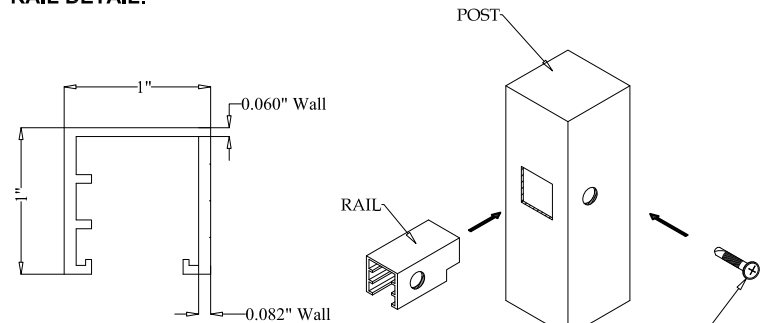

**OPTIONS:**

**Fence Height:**

- 3 ft
- 3½ ft
- 4 ft
- 4½ ft
- 5 ft
- 6 ft

**Post Size:**

- 2" Square
- 2 1/2" Square

**Cap Style:**

- Ball Style
- Flat Style

**Color:**

- Black
- Bronze
- White
- Green

BALL  
STYLE  
CAP

FLAT  
STYLE  
CAP

**POST DETAIL:**

STANDARD 2" RESIDENTIAL POST

**PICKET DETAIL:**

RESIDENTIAL PICKET

**RAIL DETAIL:**

RESIDENTIAL RAIL

**Opal 6' Section  
Residential 54" Height  
Pool Code**