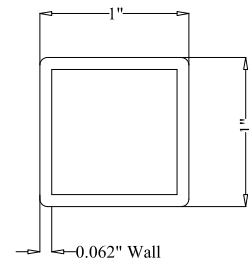

FLAT
STYLE
CAP

Color:

- Black
- Bronze
- White
- Green

POST DETAIL:

STANDARD 2 1/2" INDUSTRIAL POST

PICKET DETAIL:

INDUSTRIAL PICKET

RAIL DETAIL: