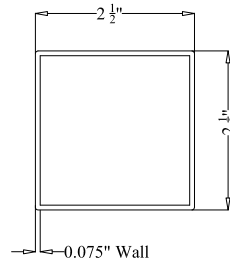

OPTIONS:

Fence Height:

- 4 ft
- 5 ft
- 6 ft
- 7 ft
- 8 ft

Post Size:

- 2 1/2" Square
- 4" Square

Cap Style:

- Ball Style
- Flat Style

BALL
STYLE
CAP

FLAT
STYLE
CAP

Color:

- Black
- Bronze
- White
- Green

POST DETAIL:

STANDARD 2 1/2" INDUSTRIAL POST

PICKET DETAIL:

INDUSTRIAL PICKET

RAIL DETAIL: