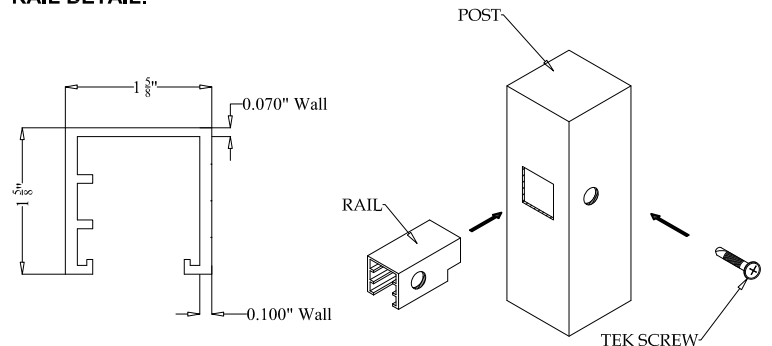

FLAT
STYLE
CAP

Color:

- Black
- Bronze
- White
- Green

POST DETAIL:

STANDARD 2 1/2" INDUSTRIAL POST

PICKET DETAIL:

INDUSTRIAL PICKET

RAIL DETAIL: