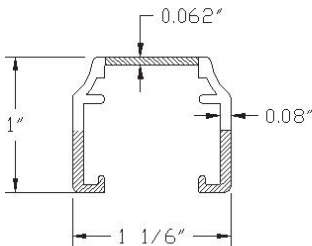

**Aluminum-Fence.com**  
 An Outdoor Solutions Company Online Since 1996

**888-348-4695**

Standard Fence Heights:  
 72"

Pickets		5/8" sq.x.0.50" Thickness
Rails	Topwalls	1 1/8"x0.062" Thickness
	Sidewalls	1"x0.080" Thickness
Posts		2" sq.x.0.060" Thickness
		2" sq.x.0.080" Thickness