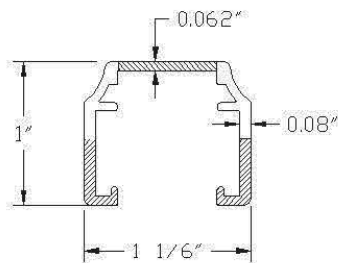

Topwalls

1 1/8"x0.062" Thickness

Sidewalls

1"x0.080" Thickness

Posts

2" sq.x.0.060" Thickness

2" sq.x.0.080" Thickness

Residential Longspur 4 Rails Panel