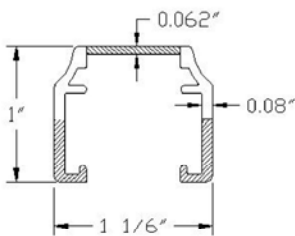

Aluminum-Fence.com

An Outdoor Solutions Company

Online Since 1996

888-348-4695

Standard Fence Heights:
72"

Pickets		5/8" sq.x.0.50" Thick
Rails	Topwalls	1 1/8"x0.062" Thick
	Sidewalls	1"x0.080" Thick
Posts		2" sq.x.0.060" Thick
		2" sq.x.0.080" Thick