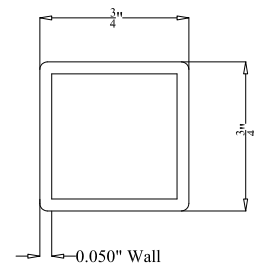

- Black
- Bronze
- White
- Green

BALL
STYLE
CAP

FLAT
STYLE
CAP

POST DETAIL:

STANDARD 2 1/2" COMMERCIAL POST

PICKET DETAIL:

COMMERCIAL PICKET

RAIL DETAIL: