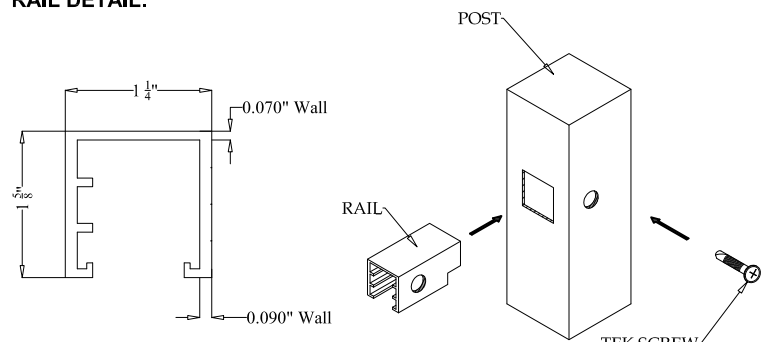

- Black
- Bronze
- White
- Green

BALL
STYLE
CAP

FLAT
STYLE
CAP

POST DETAIL:

STANDARD 2 1/2" COMMERCIAL POST

PICKET DETAIL:

COMMERCIAL PICKET

RAIL DETAIL: