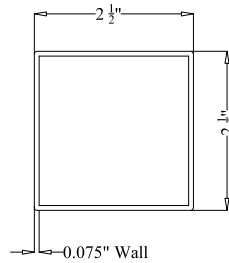

- Black
- Bronze
- White
- Green

BALL
STYLE
CAP

FLAT
STYLE
CAP

POST DETAIL:

STANDARD 2 1/2" COMMERCIAL POST

PICKET DETAIL:

COMMERCIAL PICKET

RAIL DETAIL: