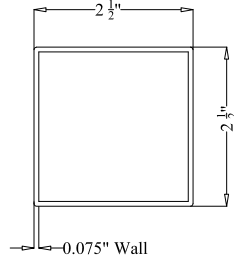

OPTIONS:

Fence Height:

- 4 ft
- 5 ft
- 6 ft
- 7 ft
- 8 ft

Post Size:

- 2 1/2" Square
- 4" Square

Cap Style:

- Ball Style
- Flat Style

Color:

- Black
- Bronze
- White
- Green

BALL
STYLE
CAP

FLAT
STYLE
CAP

POST DETAIL:

STANDARD 2 1/2" INDUSTRIAL POST

PICKET DETAIL:

INDUSTRIAL PICKET

RAIL DETAIL: