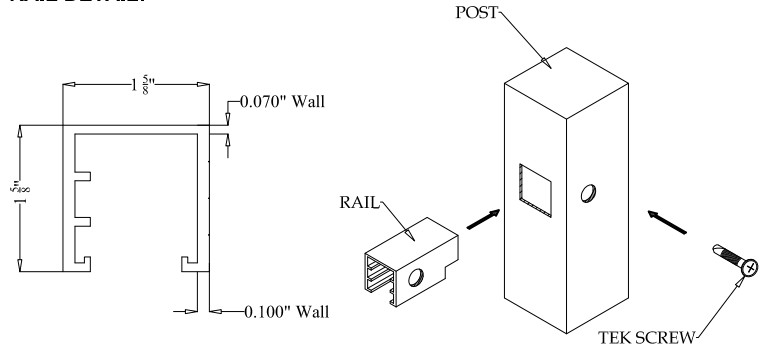

- Black
- Bronze
- White
- Green

BALL
STYLE
CAP

FLAT
STYLE
CAP

POST DETAIL:

STANDARD 2 1/2" INDUSTRIAL POST

PICKET DETAIL:

INDUSTRIAL PICKET

RAIL DETAIL: