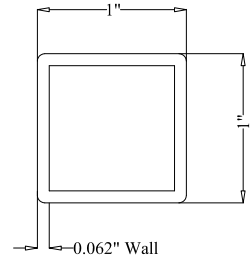

- Black
- Bronze
- White
- Green

BALL
STYLE
CAP

FLAT
STYLE
CAP

POST DETAIL:

STANDARD 2 1/2" INDUSTRIAL POST

PICKET DETAIL:

INDUSTRIAL PICKET

RAIL DETAIL: