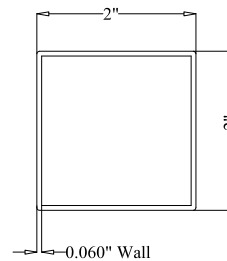

OPTIONS:

Fence Height:

- 3 ft
- 3 1/2 ft
- 4 ft
- 4 1/2 ft
- 5 ft
- 6 ft

Post Size:

- 2" Square
- 2 1/2" Square

Cap Style:

- Ball Style
- Flat Style

Color:

- Black
- Bronze
- White
- Green

BALL
STYLE
CAP

FLAT
STYLE
CAP

POST DETAIL:

STANDARD 2" RESIDENTIAL POST

PICKET DETAIL:

RESIDENTIAL PICKET

RAIL DETAIL: