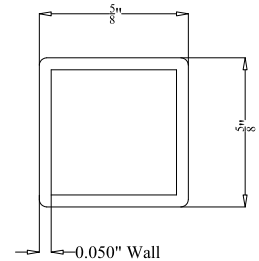

- Black
- Bronze
- White
- Green

BALL
STYLE
CAP

FLAT
STYLE
CAP

POST DETAIL:

STANDARD 2" RESIDENTIAL POST

PICKET DETAIL:

RESIDENTIAL PICKET

RAIL DETAIL: