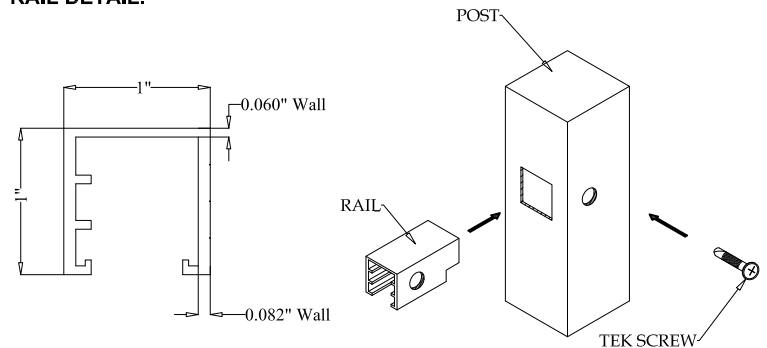

- Black
- Bronze
- White
- Green

BALL
STYLE
CAP

FLAT
STYLE
CAP

POST DETAIL:

STANDARD 2" RESIDENTIAL POST

PICKET DETAIL:

RESIDENTIAL PICKET

RAIL DETAIL: