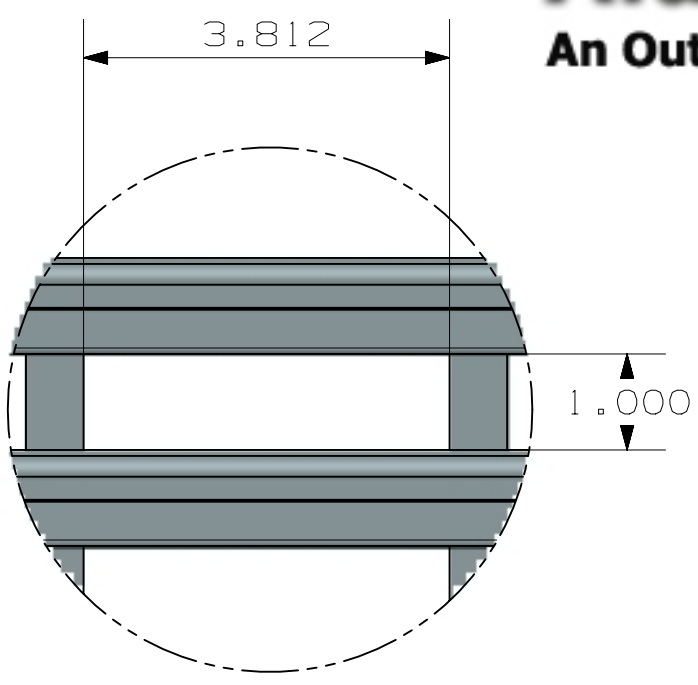

TOLERANCE	TAPE MEASURE ±1/16"	CALIPER ±.010"	DRAWING APPROVED	BOM ENTERED	ALLOY
OVERRIDDEN					COMMENTS

REV	NOTES

Aluminum-Fence.com
 An Outdoor Solutions Company Online Since 1996

888-348-4695

5/8" X 5/8" RESIDENTIAL PICKET

- POST OPTIONS
 2" x 2" x .060" WALL
 2" x 2" x .080" WALL
 2" x 2" x .125" WALL
 2 1/2" x 2 1/2" x .100" WALL

INSIDE OF POST WIDTH	
NOMINAL	ACTUAL
5'	61.6875"
6'	70.5"
7'	83.875"

ULTRA ALUMINUM MANUFACTURING, INC
 2124 GRAND COMMERCE DR. HOWELL, MI 48855
 PHONE (800) 656-4420 FAX (800) 643-7426