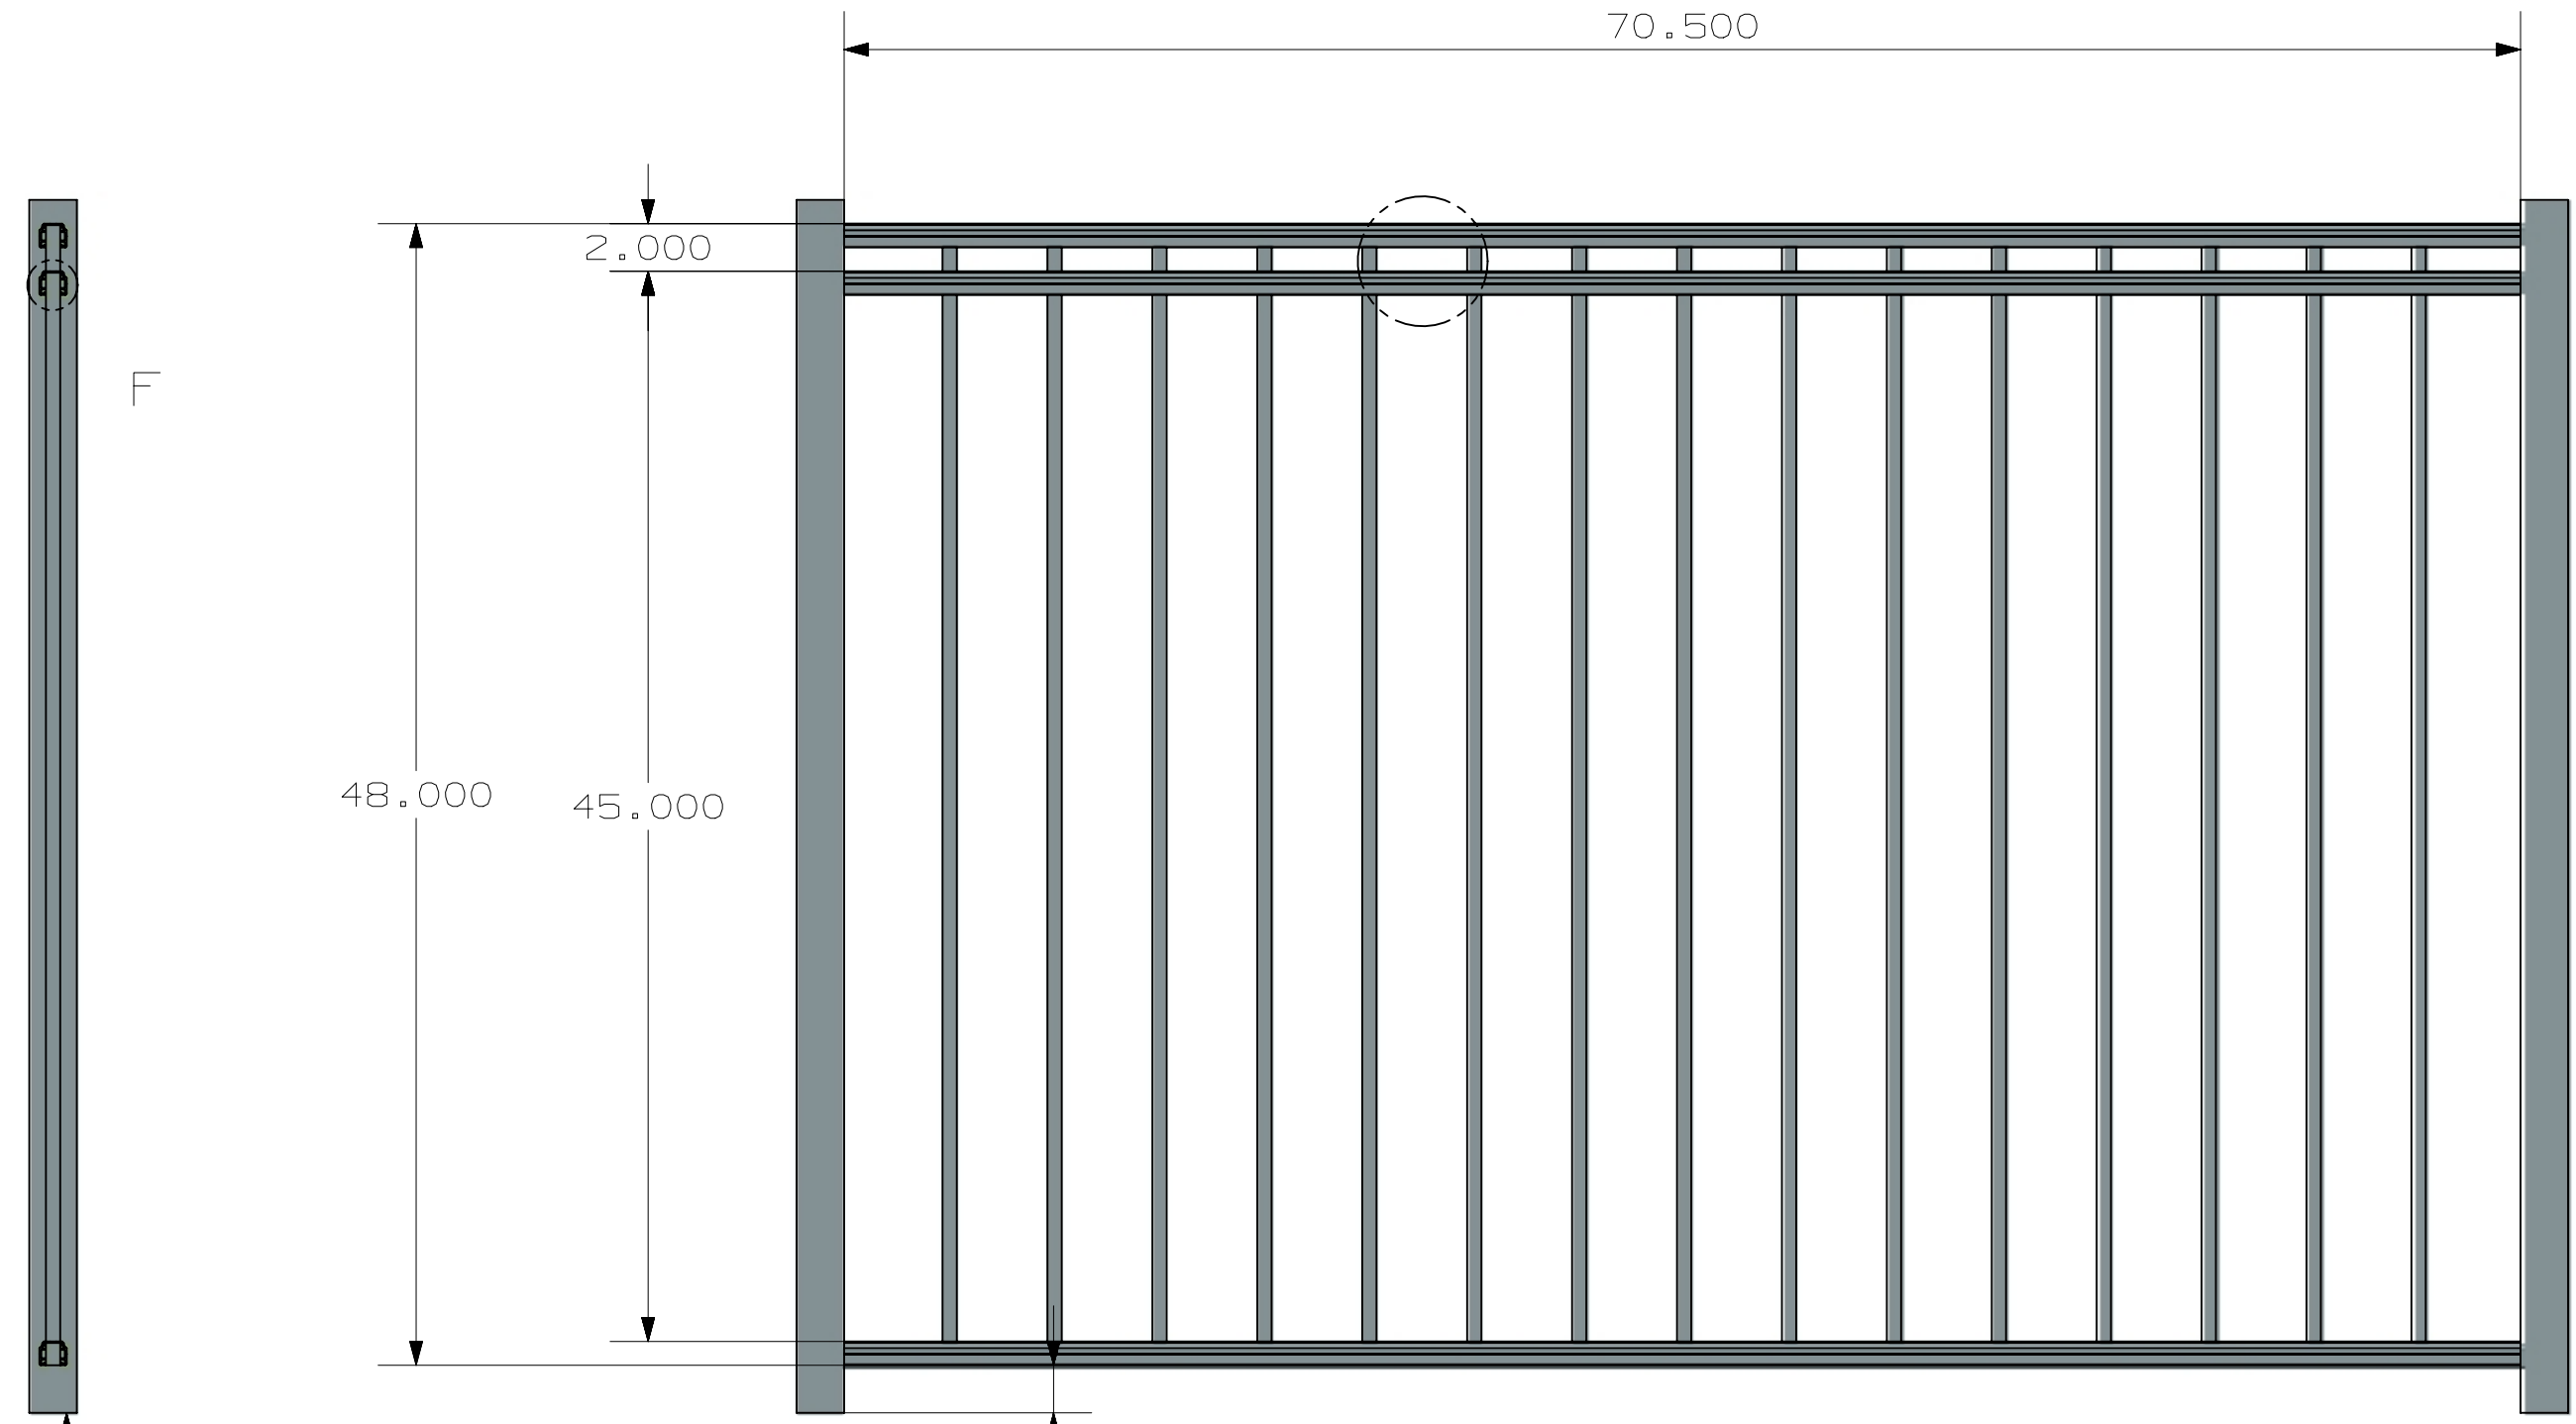

TOLERANCE	TAPE MEASURE ±1/16"	CALIPER ±.010"	DRAWING APPROVED	BOM ENTERED	ALLOY
OVERRIDDEN					COMMENTS

REV	NOTES

Aluminum-Fence.com
 An Outdoor Solutions Company Online Since 1996

888-348-4695

5/8" X 5/8" RESIDENTIAL PICKET

- POST OPTIONS
 2" x 2" x .060" WALL
 2" x 2" x .080" WALL
 2" x 2" x .125" WALL
 2 1/2" x 2 1/2" x .100" WALL

INSIDE OF POST WIDTH	
NOMINAL	ACTUAL
5'	61.6875"
6'	70.5"
7'	83.875"

ULTRA ALUMINUM MANUFACTURING, INC
 2124 GRAND COMMERCE DR. HOWELL, MI 48855
 PHONE (800) 656-4420 FAX (800) 643-7426

	DATE	12-12-2023
	REV	1
	SHEET	1 OF 1

RESIDENTIAL
 UAB - 200 FLAT TOP
 FLUSH BOTTOM
 3 - RAIL

UAB-200 FLAT TOP FLUSH BOTTOM BOCA RESIDENTIAL 6X4 3 RAIL