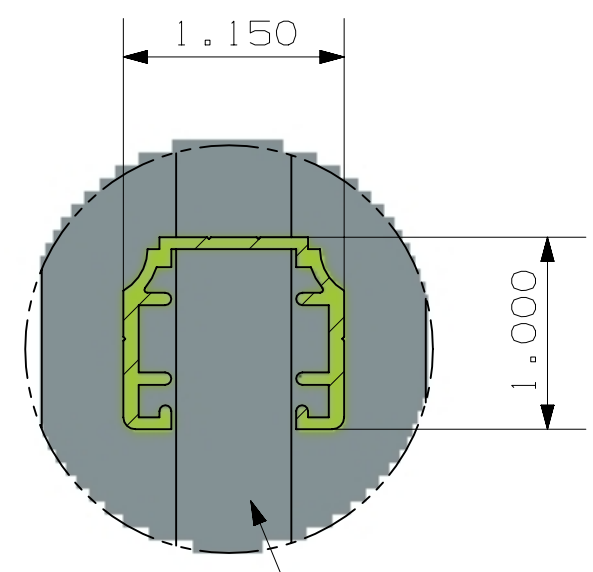

TOLERANCE	TAPE MEASURE ±1/16"	CALIPER ±.010"	DRAWING APPROVED	BOM ENTERED	ALLOY
OVERRIDDEN					COMMENTS

REV	NOTES

Aluminum-Fence.com
 An Outdoor Solutions Company Online Since 1996

888-348-4695

5/8" X 5/8" RESIDENTIAL PICKET

- POST OPTIONS
 2" x 2" x .060" WALL
 2" x 2" x .080" WALL
 2" x 2" x .125" WALL
 2 1/2" x 2 1/2" x .100" WALL

INSIDE OF POST WIDTH	
NOMINAL	ACTUAL
5'	61.6875"
6'	70.5"
7'	83.875"

ULTRA ALUMINUM MANUFACTURING, INC
 2124 GRAND COMMERCE DR. HOWELL, MI 48855
 PHONE (800) 656-4420 FAX (800) 643-7426

	DATE	12-12-2023
	REV	1
	SHEET	1 OF 1

RESIDENTIAL
 UAB - 200 FLAT TOP
 FLUSH BOTTOM
 3 - RAIL

UAB-200 FLAT TOP FLUSH BOTTOM BOCA RESIDENTIAL 6X4 3 RAIL