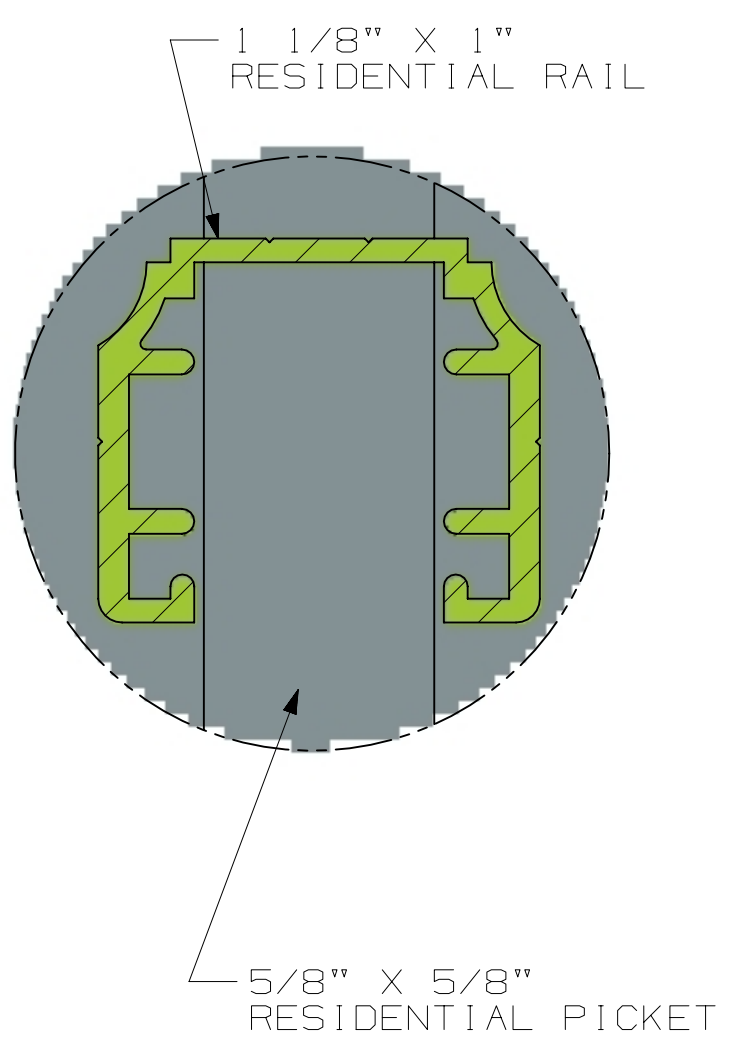

TOLERANCE	TAPE MEASURE ±1/16"	CALIPER ±.010"	DRAWING APPROVED	BOM ENTERED	ALLOY
OVERRIDDEN					COMMENTS

REV	NOTES

Aluminum-Fence.com
 An Outdoor Solutions Company Online Since 1996
888-348-4695

HEIGHT	(A)
3'	20"
3 1/2'	26"
4'	32"
4 1/2'	38"
5'	44"

INSIDE OF POST WIDTH	
NOMINAL	ACTUAL
5'	61.6875"
6'	70.5"
7'	83.875"

ULTRA ALUMINUM MANUFACTURING, INC
 2124 GRAND COMMERCE DR. HOWELL, MI 48855
 PHONE (800) 656-4420 FAX (800) 643-7426

	ULTRA	DATE	12-15-2023
	FENCING • RAILING	REV	1
		SHEET	1 OF 1