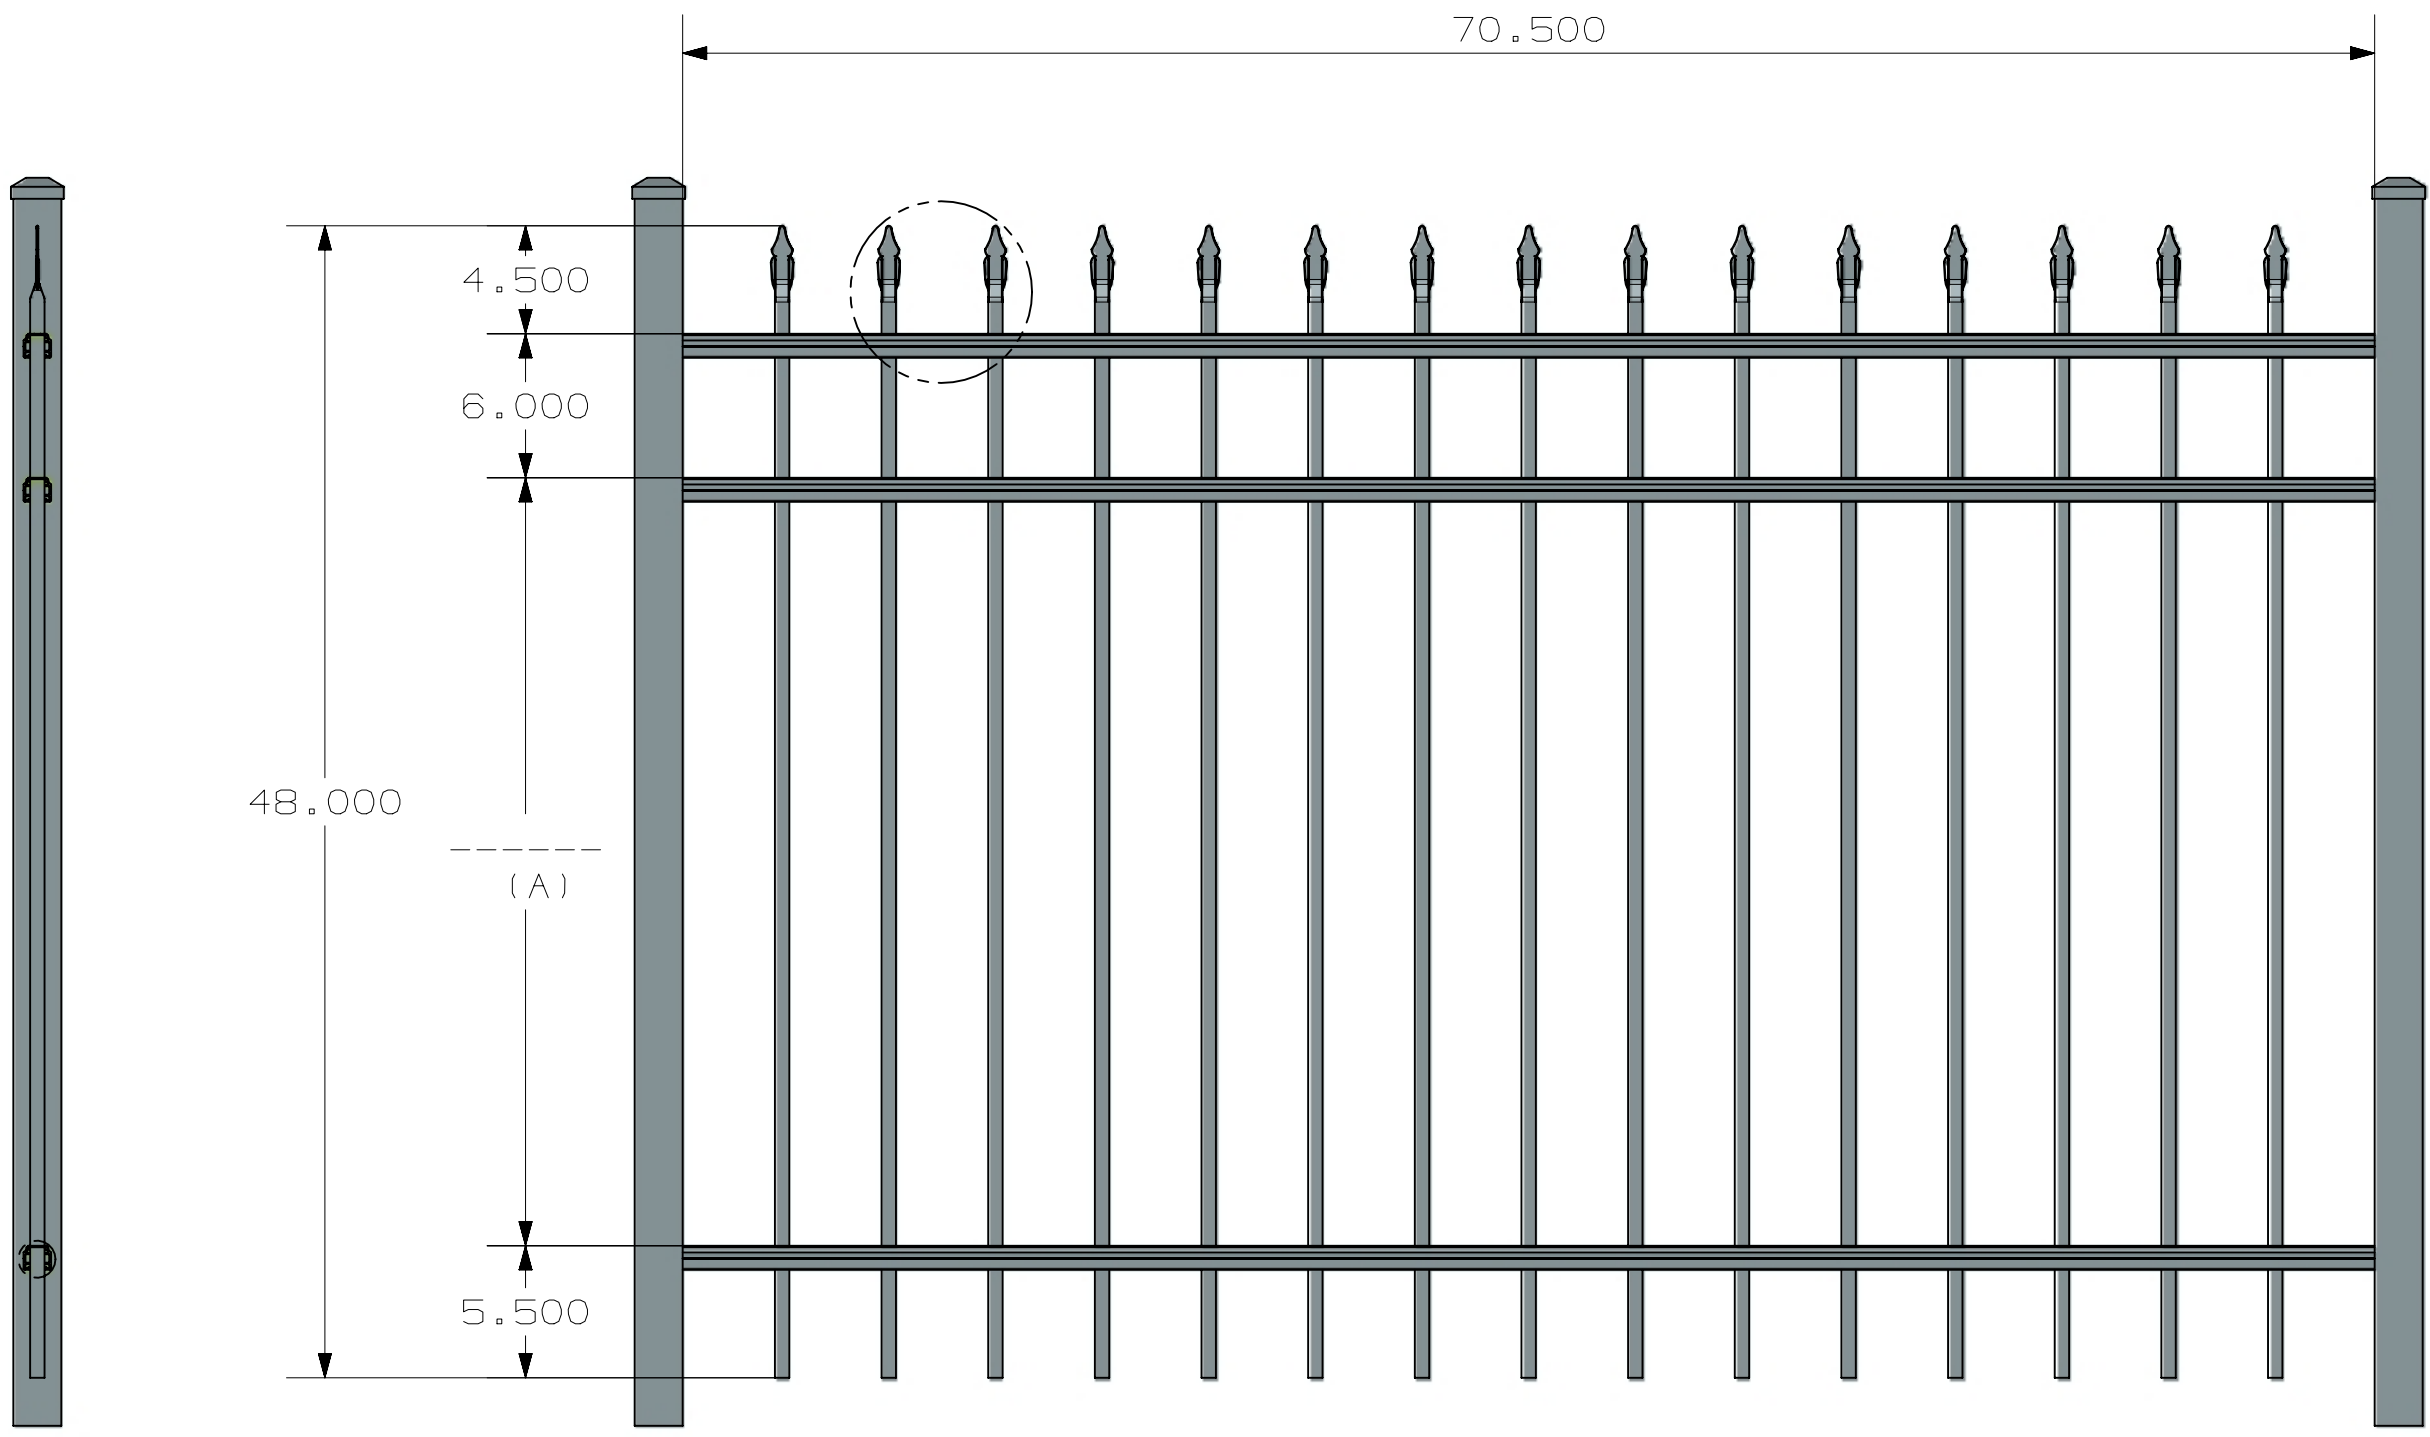

TOLERANCE	TAPE MEASURE ±1/16"	CALIPER ±.010"	DRAWING APPROVED	BOM ENTERED	ALLOY
OVERRIDDEN					COMMENTS

REV	NOTES

Aluminum-Fence.com
 An Outdoor Solutions Company Online Since 1996
888-348-4695

HEIGHT	(A)
3'	20"
3 1/2'	26"
4'	32"
4 1/2'	38"
5'	44"

INSIDE OF POST WIDTH	
NOMINAL	ACTUAL
5'	61.6875"
6'	70.5"
7'	83.875"

ULTRA ALUMINUM MANUFACTURING, INC
 2124 GRAND COMMERCE DR. HOWELL, MI 48855
 PHONE (800) 656-4420 FAX (800) 643-7426

	ULTRA	DATE	12-15-2023
	FENCING • RAILING	REV	1
		SHEET	1 OF 1

RESIDENTIAL
 UAS - 100 SPEAR TOP
 STD BOTTOM
 3 - RAIL

UAS-100 SPEAR TOP STD BOTTOM RESIDENTIAL 6X4 3-RAIL