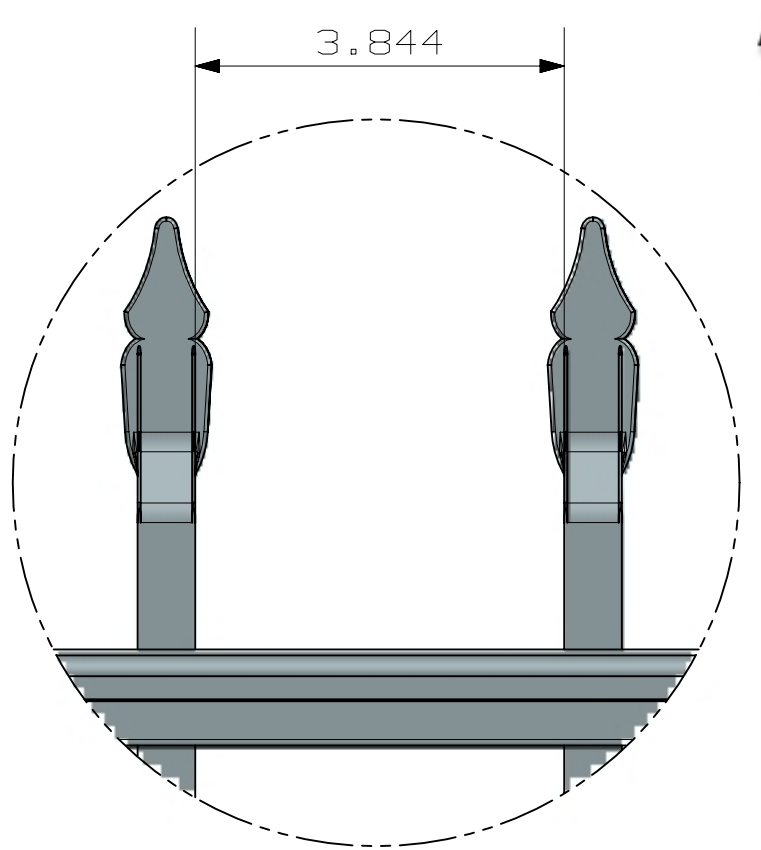

TOLERANCE	TAPE MEASURE ±1/16"	CALIPER ±.010"	DRAWING APPROVED	BOM ENTERED	ALLOY
OVERRIDDEN					COMMENTS

REV	NOTES

Aluminum-Fence.com
 An Outdoor Solutions Company Online Since 1996
888-348-4695

HEIGHT	(A)
3'	20"
3 1/2'	26"
4'	32"
4 1/2'	38"
5'	44"

INSIDE OF POST WIDTH	
NOMINAL	ACTUAL
5'	61.6875"
6'	70.5"
7'	83.875"

ULTRA ALUMINUM MANUFACTURING, INC
 2124 GRAND COMMERCE DR. HOWELL, MI 48855
 PHONE (800) 656-4420 FAX (800) 643-7426

	ULTRA	DATE	12-15-2023
	FENCING • RAILING	REV	1
		SHEET	1 OF 1