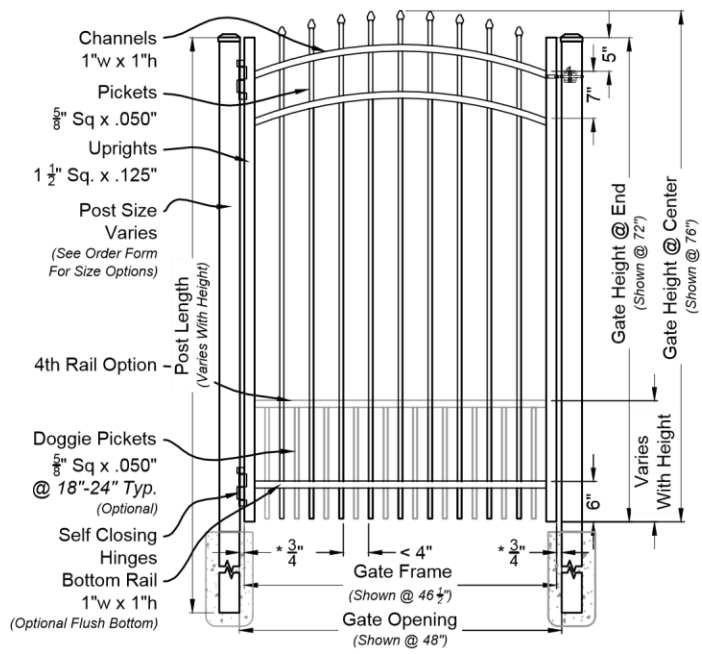

**01** **Maine #203 6ft Fence Panel**  
Shown As Residential Series Scale: NTS

**Matching Gate Options**

**02** **Maine Single Walk Gate**  
#2033 Arched Rail Option Scale: NTS

**03** **Maine Double Walk Gate**  
#6203M Straight Rail Option Scale: NTS