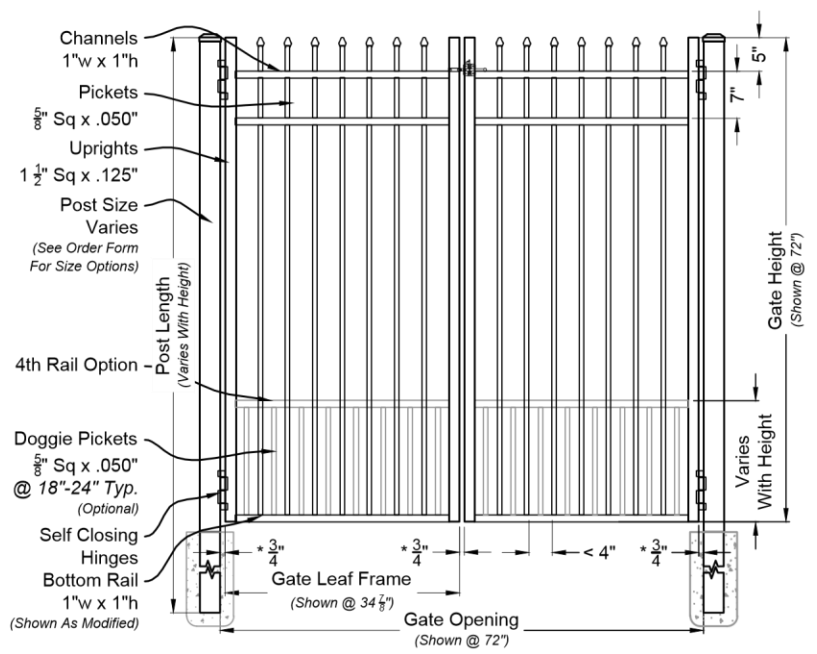

**01** **Maine #203 6ft Fence Panel**  
Shown As Residential Series Scale: NTS

**Matching Gate Options**

**02** **Maine Single Walk Gate**  
#2033 Arched Rail Option Scale: NTS

**03** **Maine Double Walk Gate**  
#6203M Straight Rail Option Scale: NTS